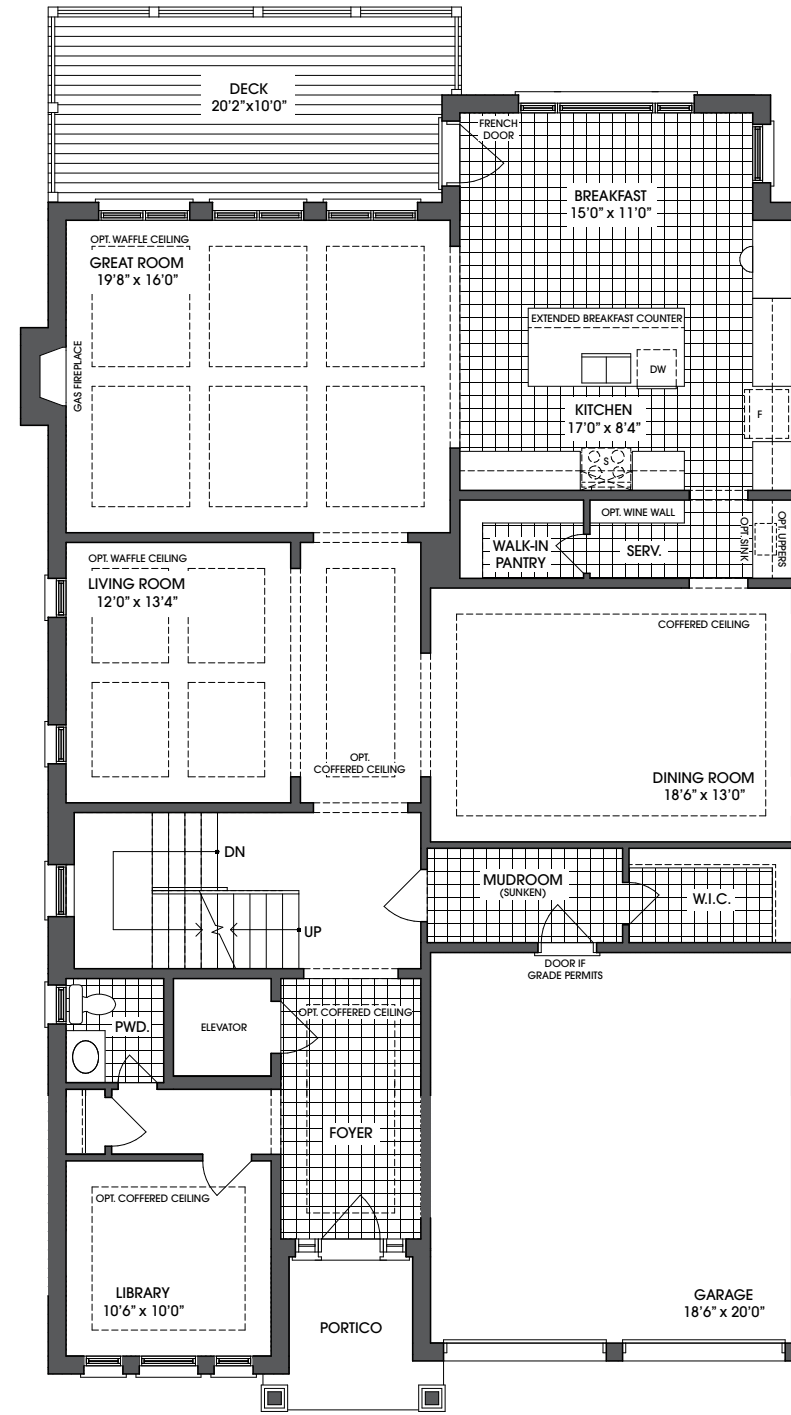

The SPRUCE - 5,479 sq. ft.*
Lot 3

Rendering is artist's concept.

Materials, specifications and floor plans are subject to change without notice. All exterior home designs are artist's concepts. All floor plans are approximate dimensions. Actual useable floor space may vary from the stated floor area. E. & O. E. *Square footage includes 1,200 of finished lower level space.