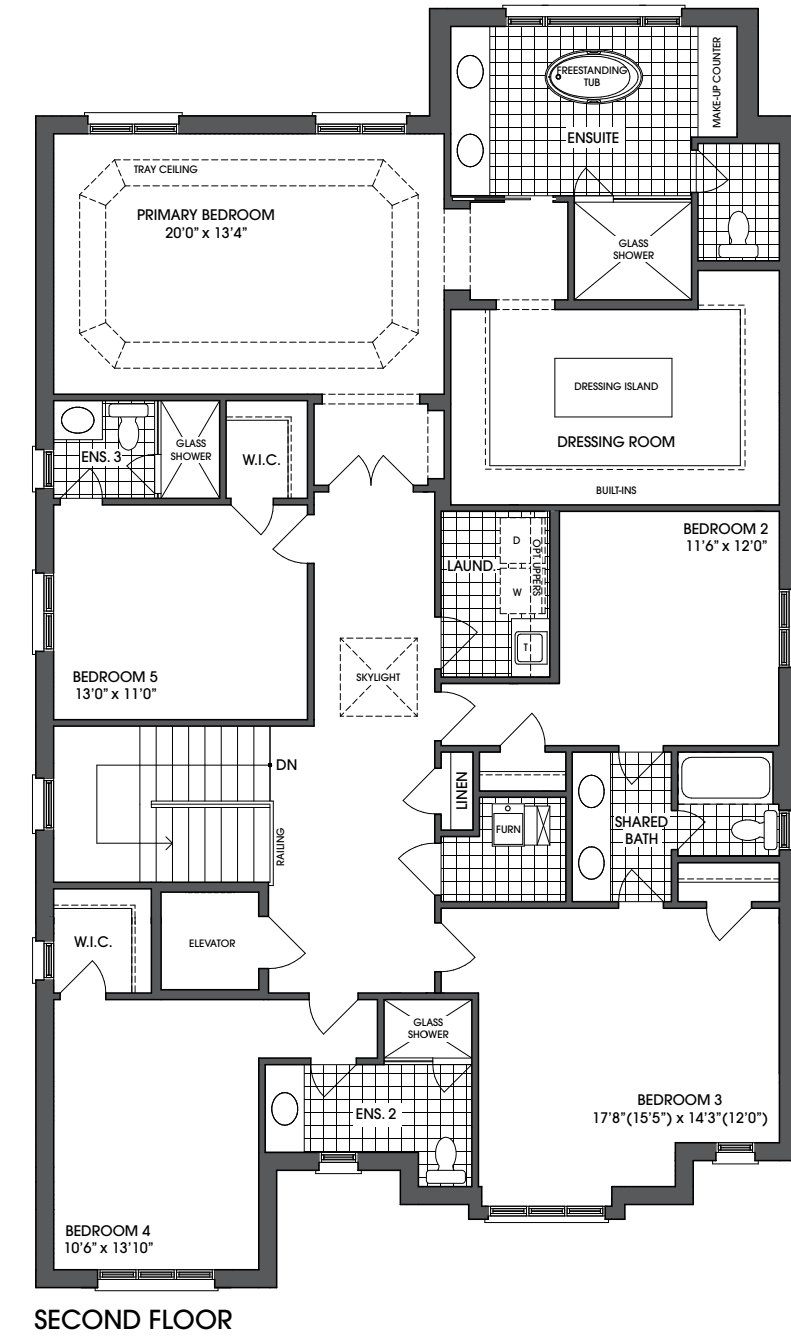

The SPRUCE - 5,479 sq. ft.*
Lot 3

Rendering is artist's concept.

Materials, specifications and floor plans are subject to change without notice. All exterior home designs are artist's concepts. All floor plans are approximate dimensions. Actual useable floor space may vary from the stated floor area. E. & O. E. *Square footage includes 1,200 of finished lower level space.