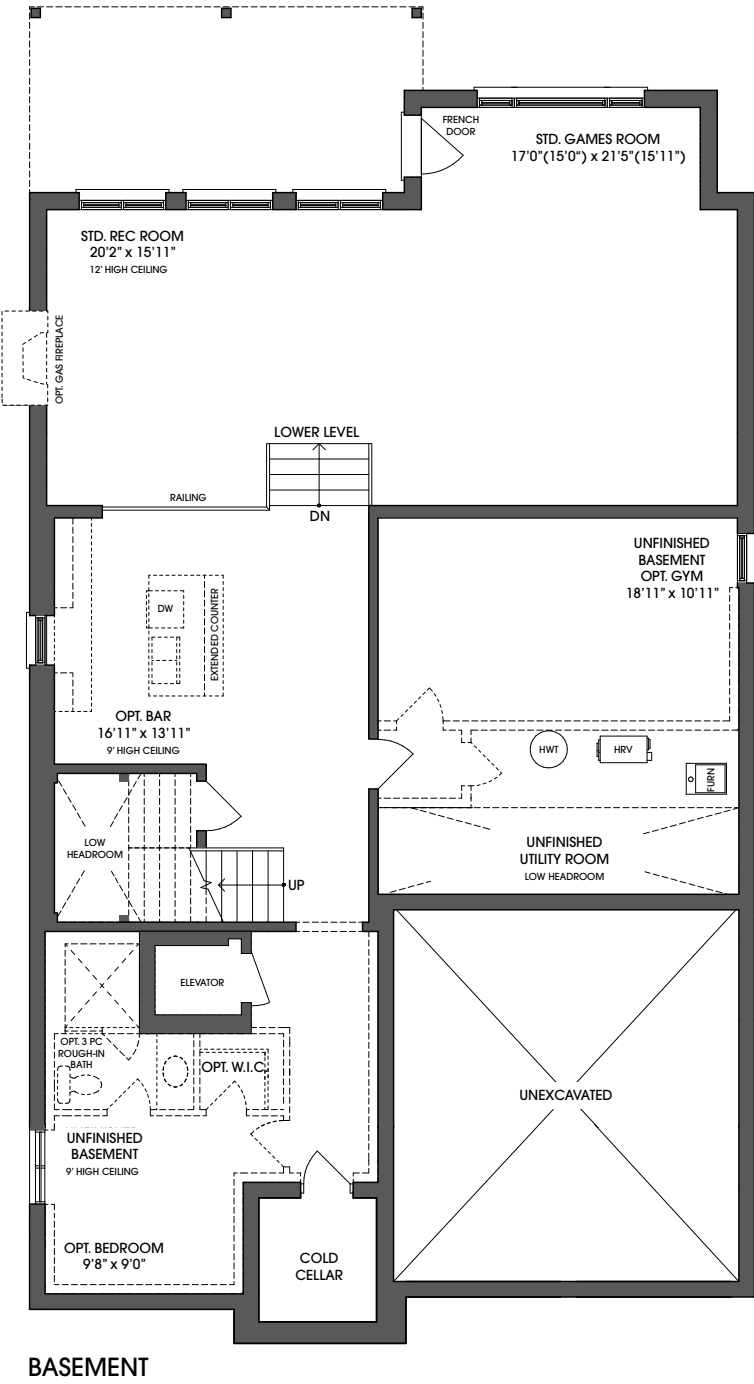

The SPRUCE - 5,479 sq. ft.*
Lot 3

Rendering is artist's concept.

Materials, specifications and floor plans are subject to change without notice. All exterior home designs are artist's concepts. All floor plans are approximate dimensions. Actual useable floor space may vary from the stated floor area. E. & O. E. *Square footage includes 1,200 of finished lower level space.