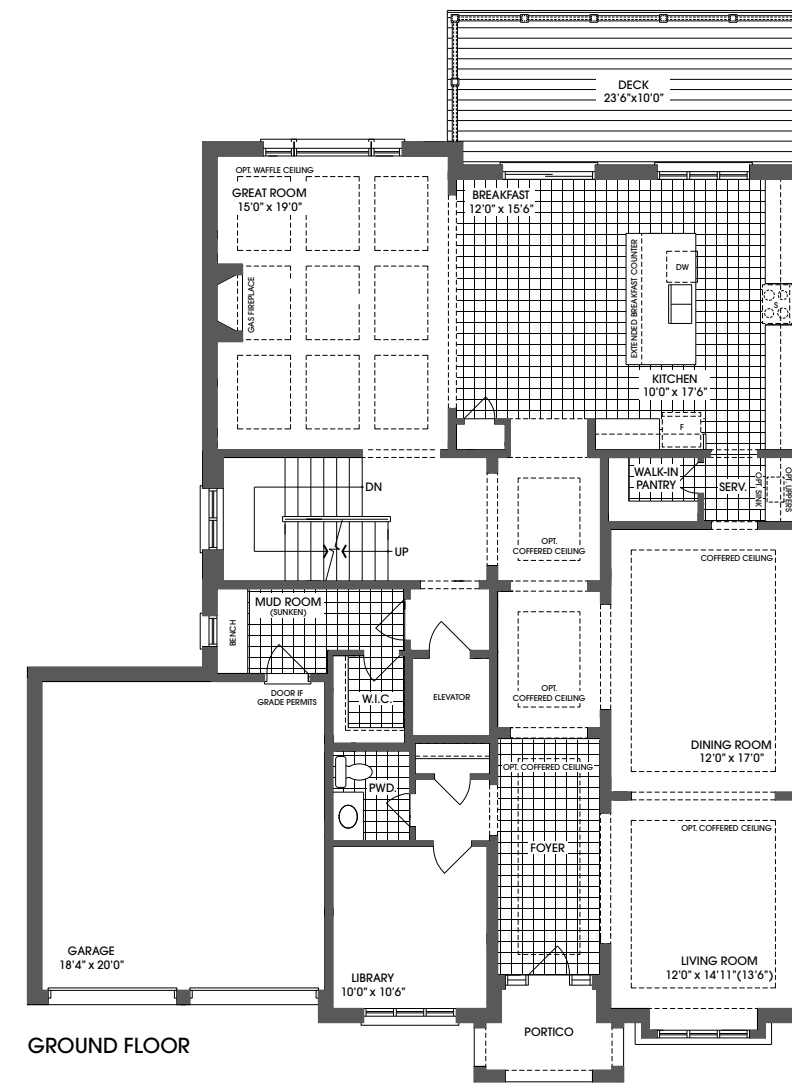

*The BIRCH - 5,577 sq. ft.\*  
Lot 5*

*Rendering is artist's concept.*

Materials, specifications and floor plans are subject to change without notice. All exterior home designs are artist's concepts. All floor plans are approximate dimensions. Actual useable floor space may vary from the stated floor area. E. & O. E. \*Square footage includes 1,164 of finished lower level space.