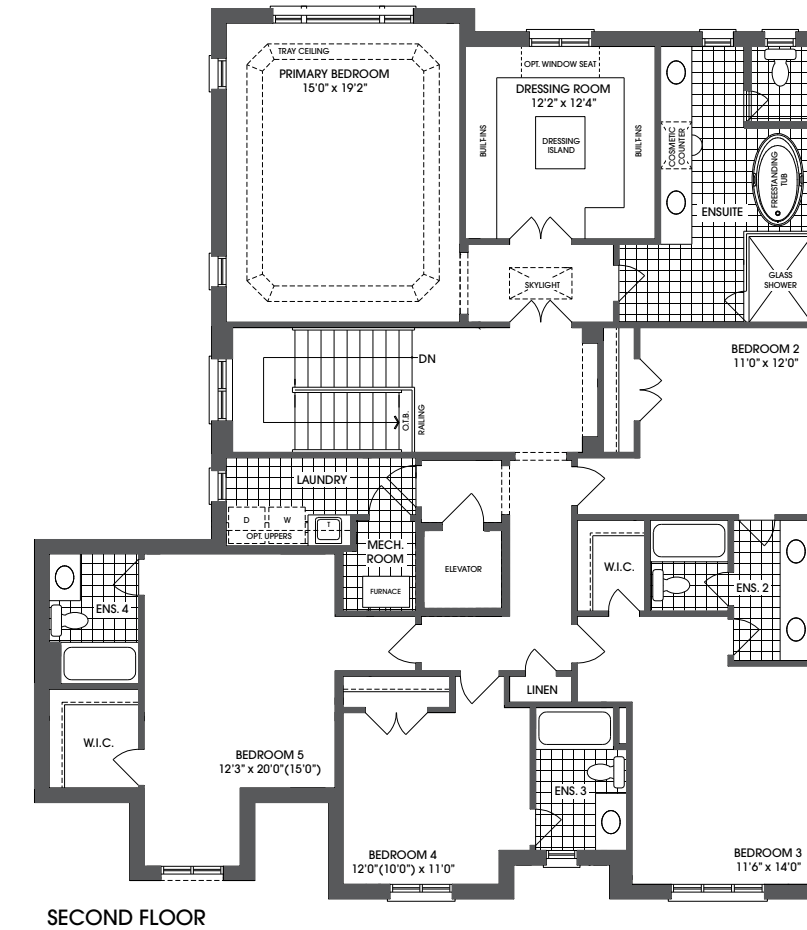

*The BIRCH - 5,577 sq. ft.\*  
Lot 5*

*Rendering is artist's concept.*

Materials, specifications and floor plans are subject to change without notice. All exterior home designs are artist's concepts. All floor plans are approximate dimensions. Actual useable floor space may vary from the stated floor area. E. & O. E. \*Square footage includes 1,164 of finished lower level space.