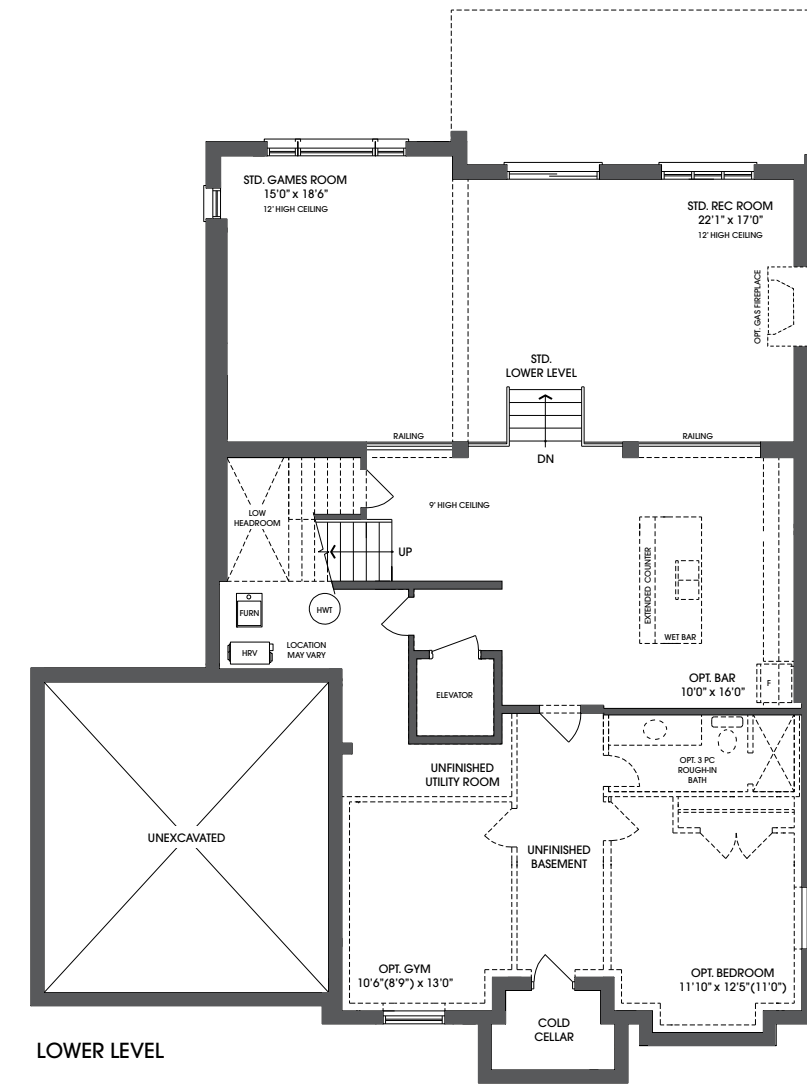

*The BIRCH - 5,577 sq. ft.\*  
Lot 5*

*Rendering is artist's concept.*

Materials, specifications and floor plans are subject to change without notice. All exterior home designs are artist's concepts. All floor plans are approximate dimensions. Actual useable floor space may vary from the stated floor area. E. & O. E. \*Square footage includes 1,164 of finished lower level space.