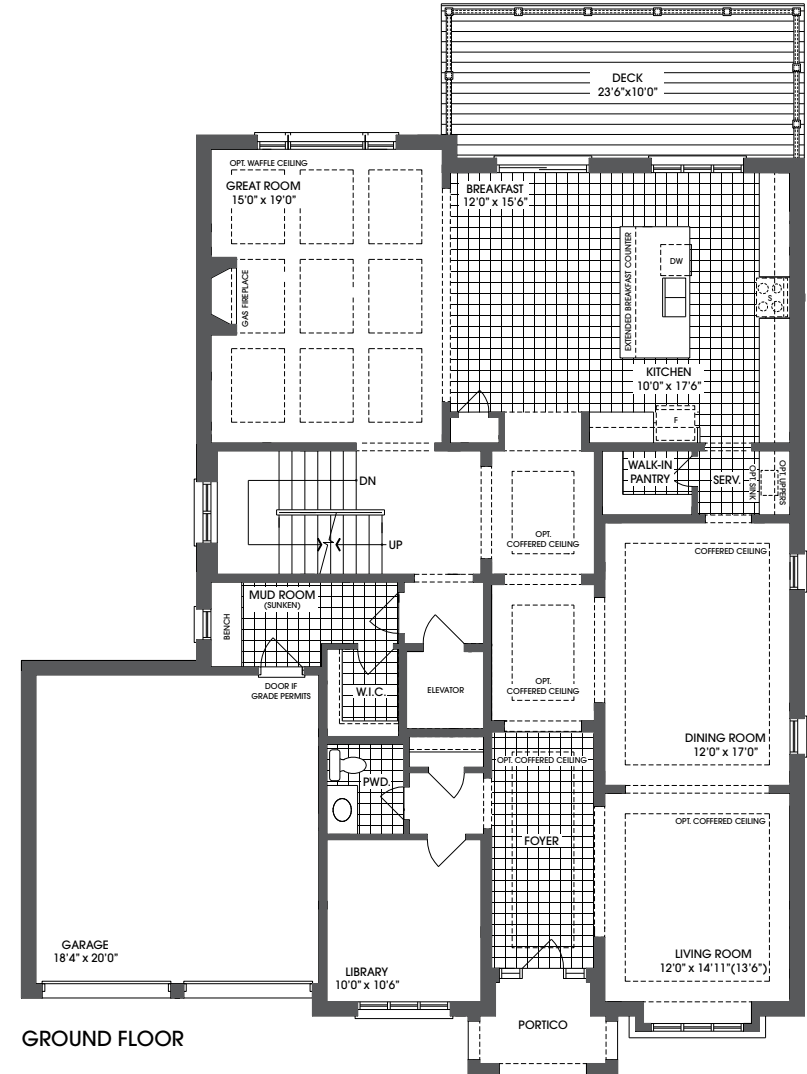

SECOND FLOOR

GROUND FLOOR