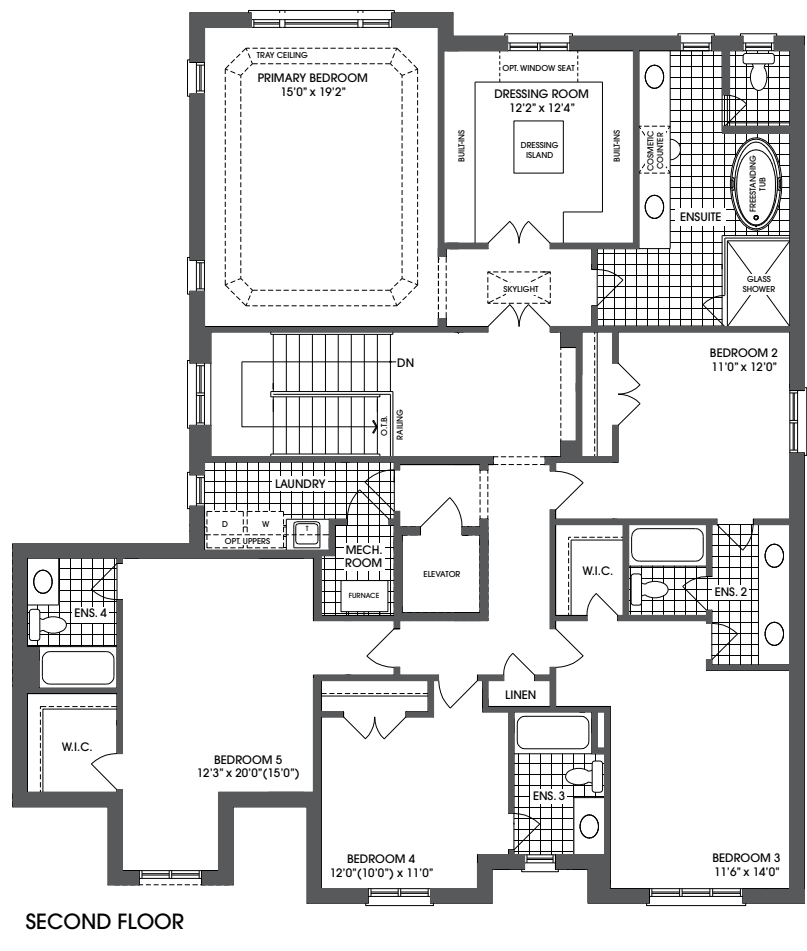

LOWER LEVEL

SECOND FLOOR