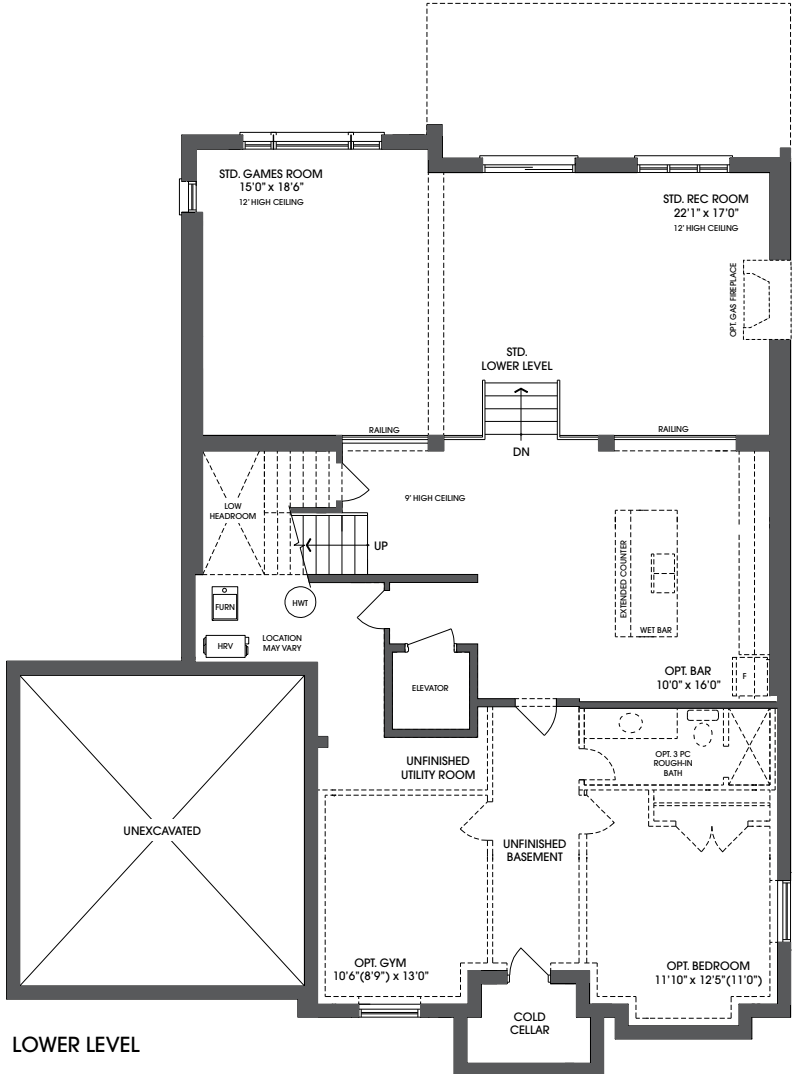

LOWER LEVEL