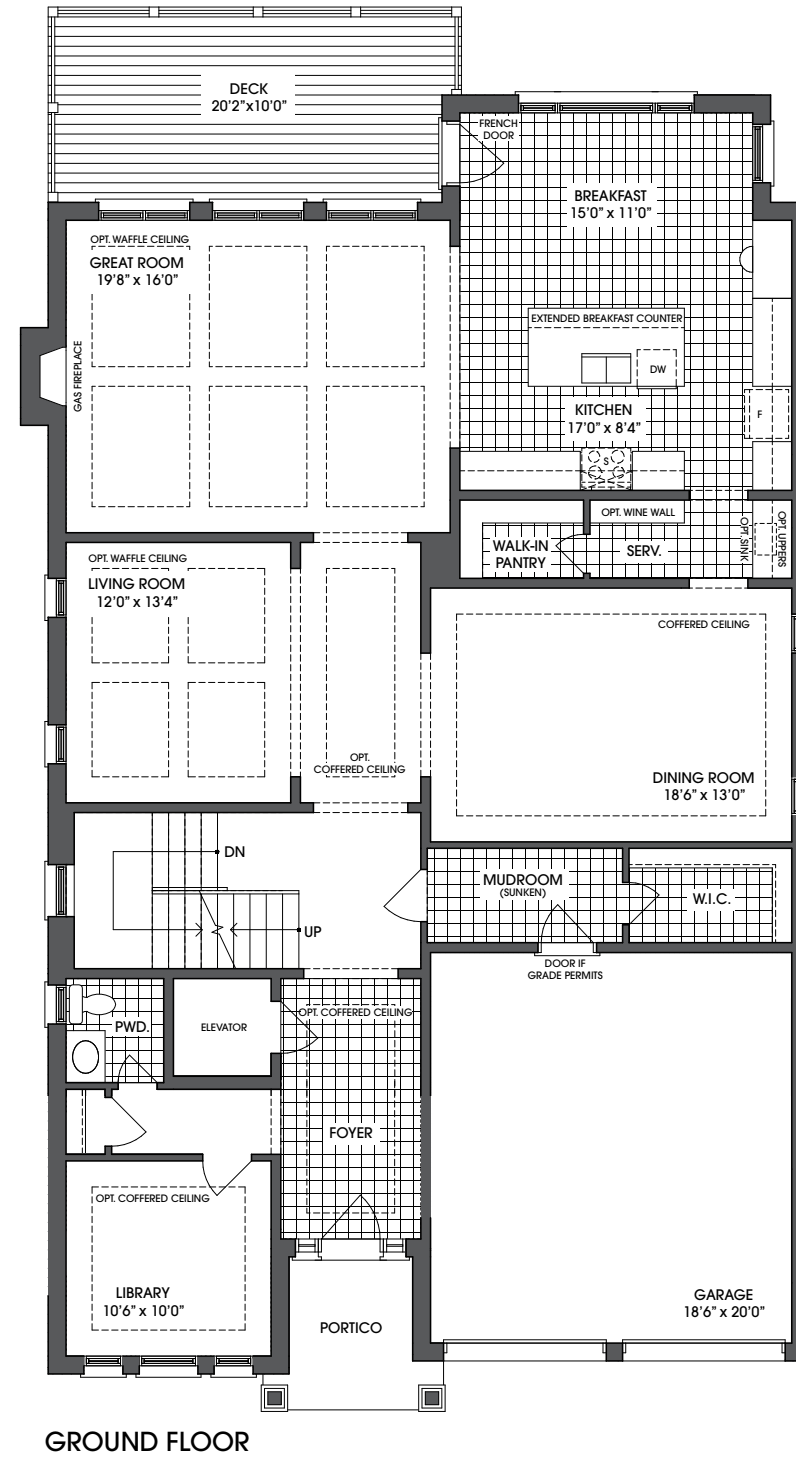

The SPRUCE - 5,479 sq. ft.*
Lot 3

Rendering is artist's concept.

Materials, specifications and floor plans are subject to change without notice. All exterior home designs are artist's concepts. All floor plans are approximate dimensions. Actual useable floor space may vary from the stated floor area. E. & O. E. *Square footage includes 1,200 of finished lower level space.