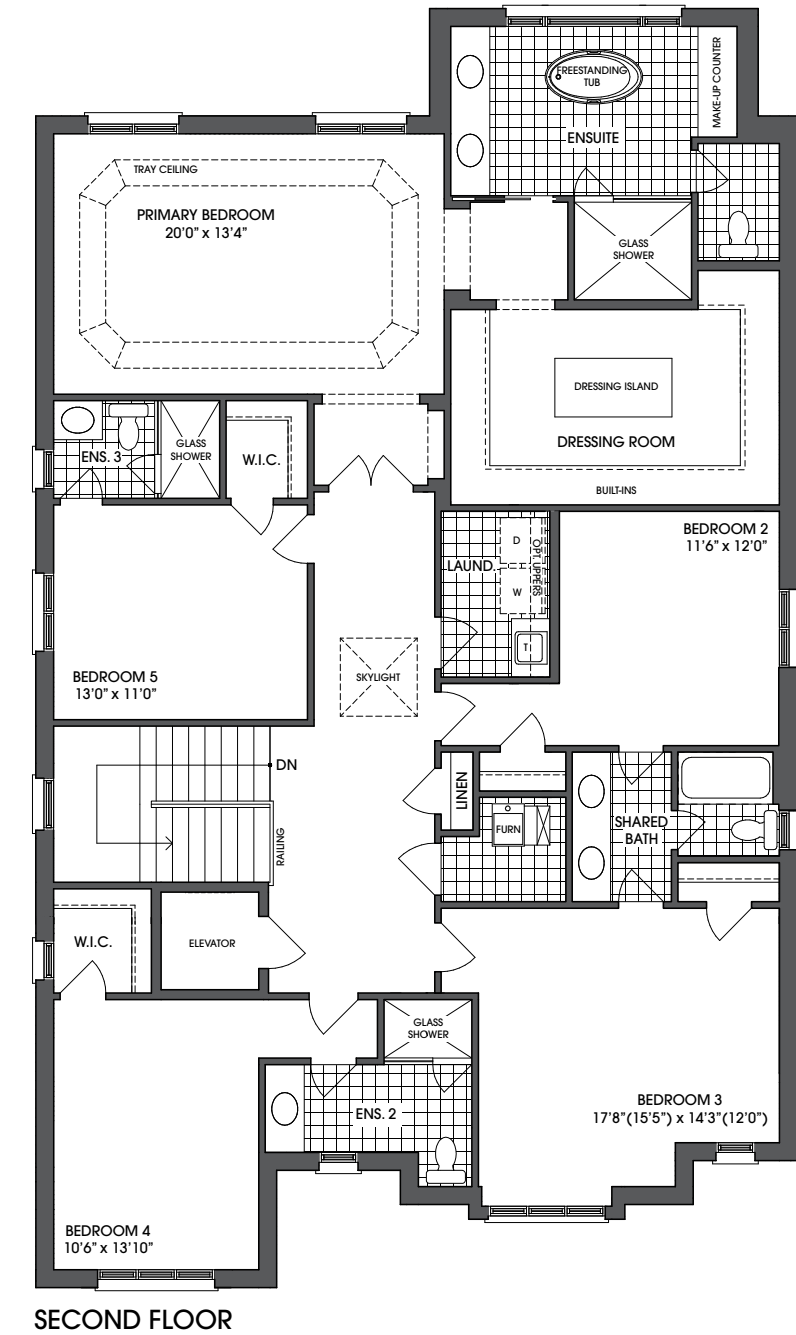

The SPRUCE - 5,479 sq. ft.*
Lot 3

Rendering is artist's concept.

Materials, specifications and floor plans are subject to change without notice. All exterior home designs are artist's concepts. All floor plans are approximate dimensions. Actual useable floor space may vary from the stated floor area. E. & O. E. *Square footage includes 1,200 of finished lower level space.