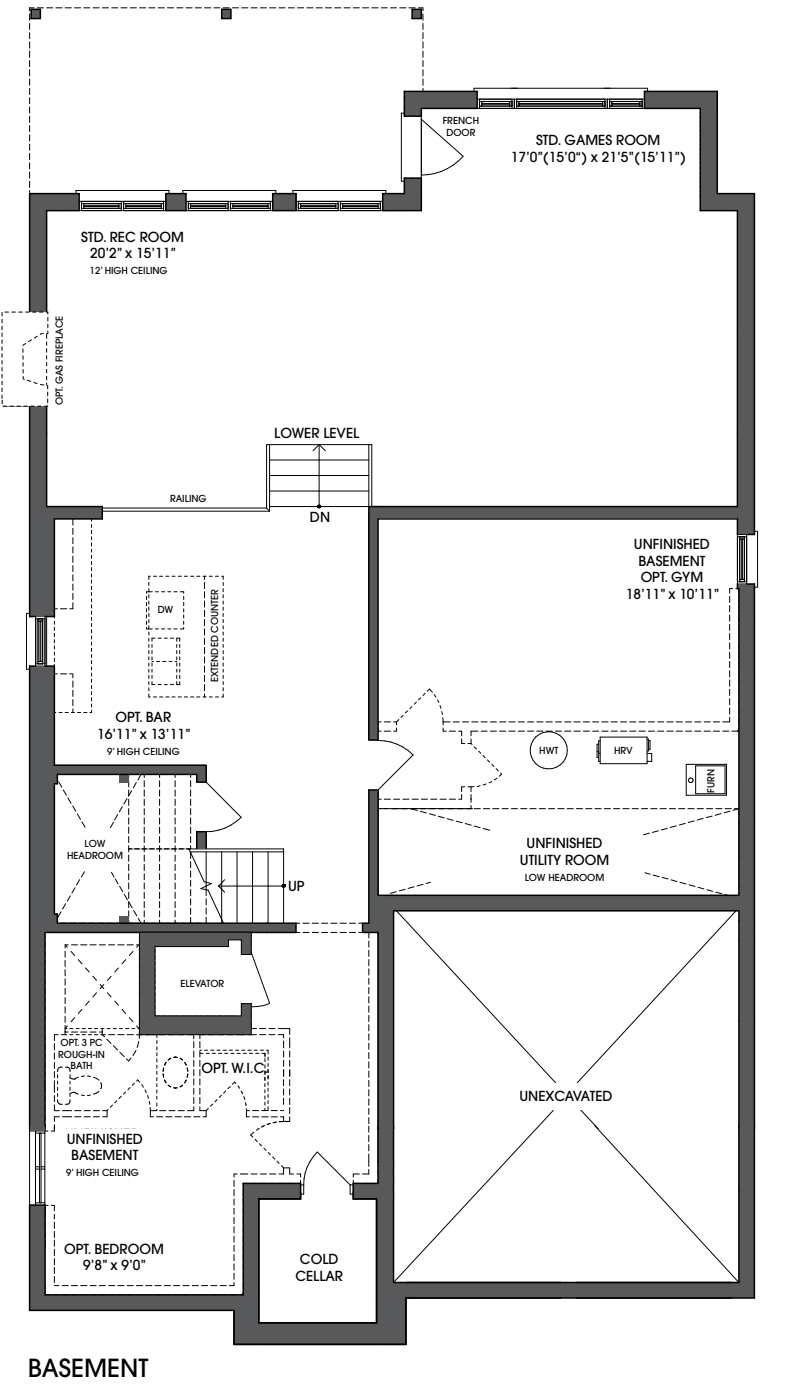

The SPRUCE - 5,479 sq. ft.*
Lot 3

Rendering is artist's concept.

Materials, specifications and floor plans are subject to change without notice. All exterior home designs are artist's concepts. All floor plans are approximate dimensions. Actual useable floor space may vary from the stated floor area. E. & O. E. *Square footage includes 1,200 of finished lower level space.