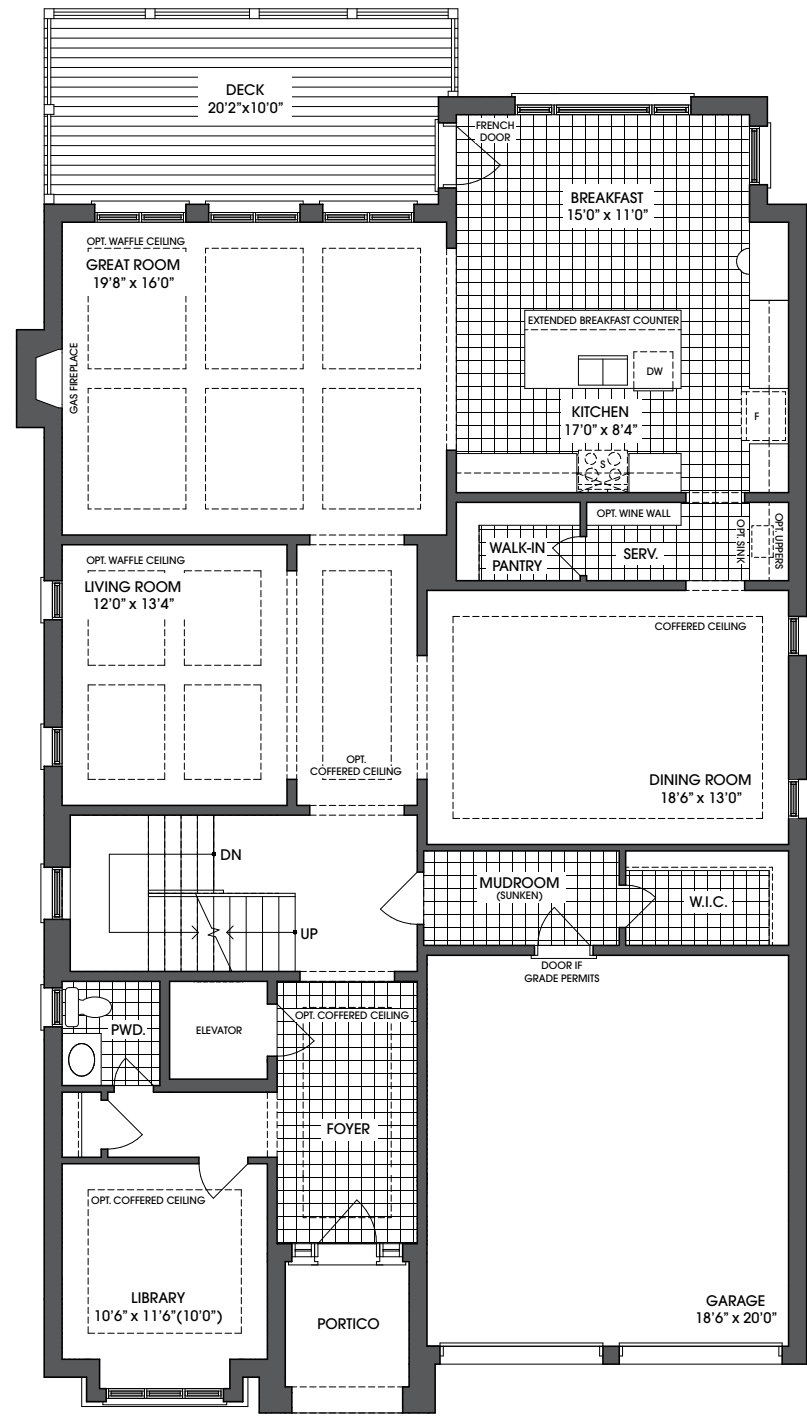

Rendering is artist's concept.