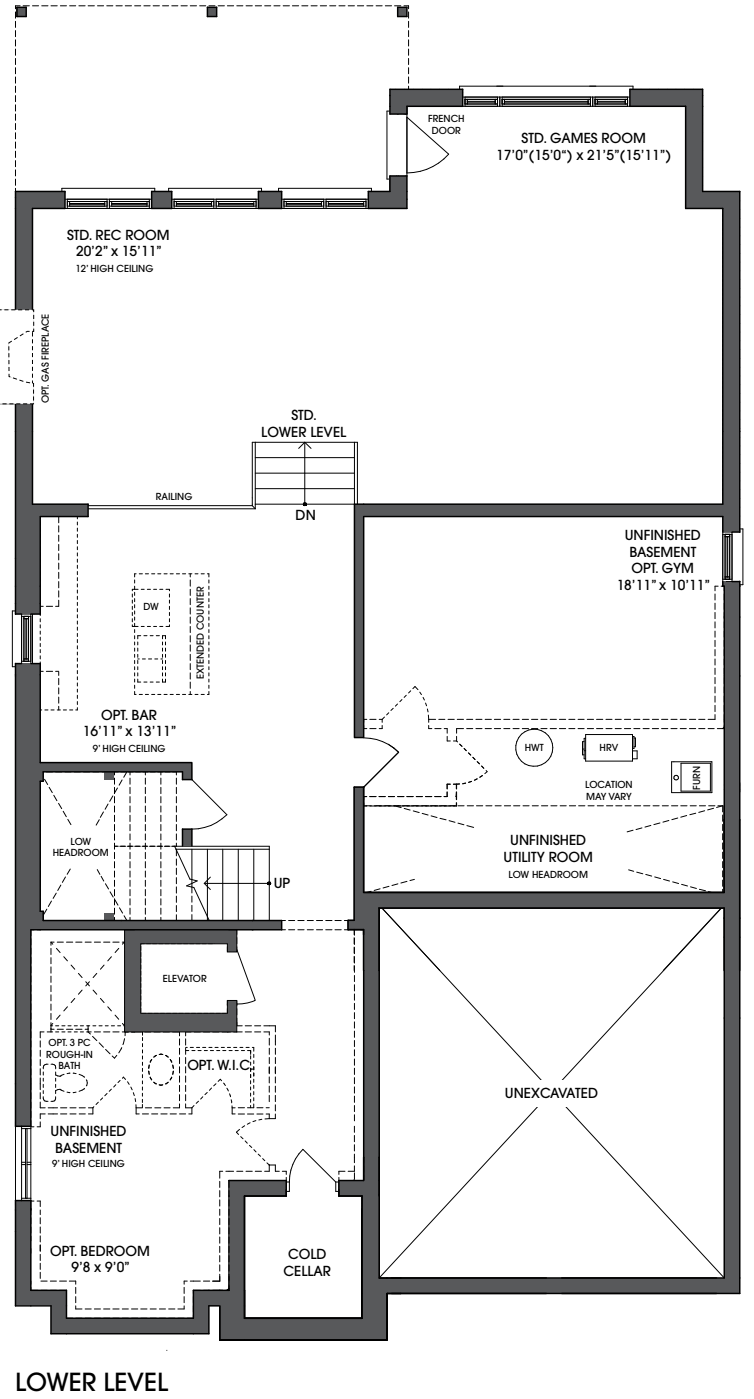

Rendering is artist's concept.