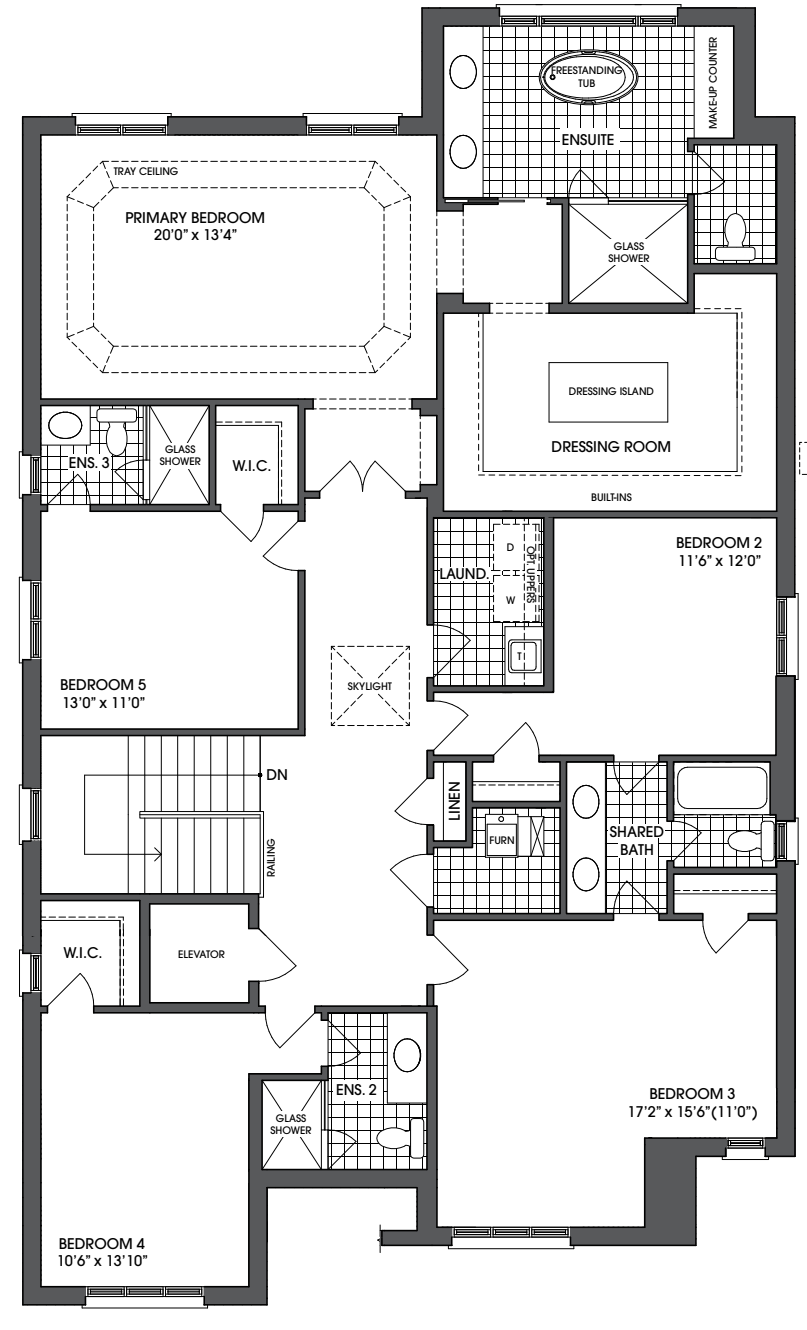

Rendering is artist's concept.