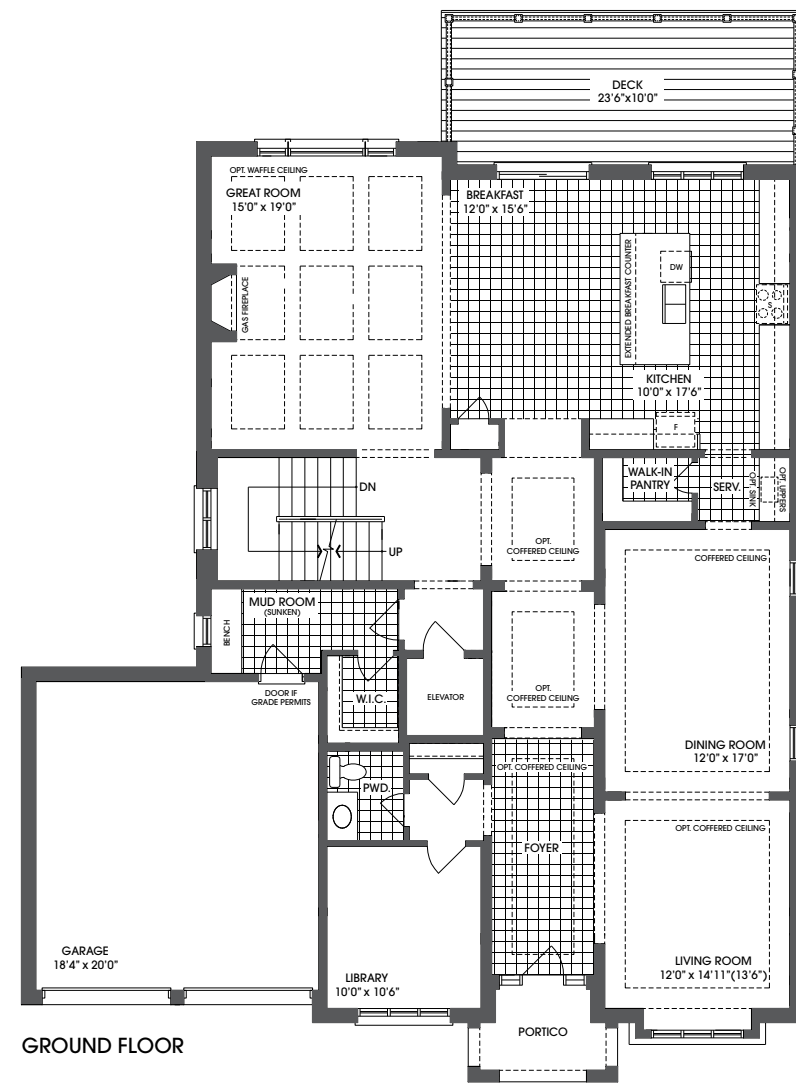

The BIRCH - 5,577 sq. ft.
Lot 5*

Rendering is artist's concept.

Materials, specifications and floor plans are subject to change without notice. All exterior home designs are artist's concepts. All floor plans are approximate dimensions. Actual useable floor space may vary from the stated floor area. E. & O. E. *Square footage includes 1,164 of finished lower level space.