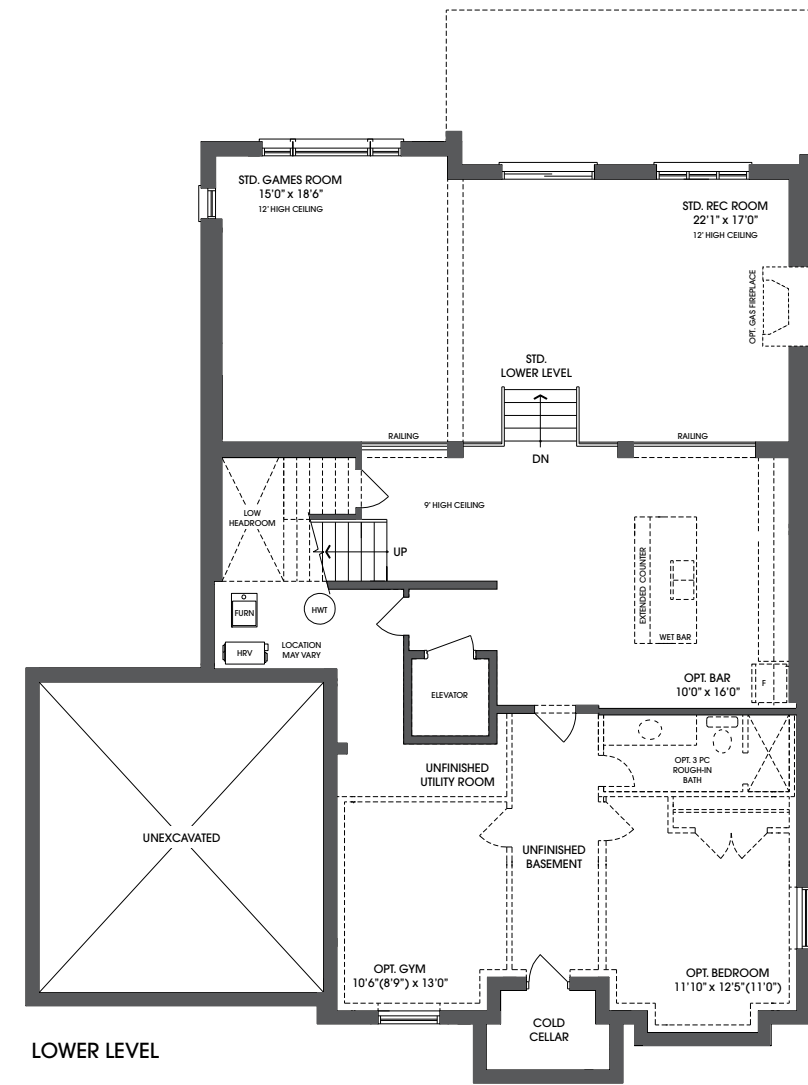

The BIRCH - 5,577 sq. ft.
Lot 5*

Rendering is artist's concept.

Materials, specifications and floor plans are subject to change without notice. All exterior home designs are artist's concepts. All floor plans are approximate dimensions. Actual useable floor space may vary from the stated floor area. E. & O. E. *Square footage includes 1,164 of finished lower level space.