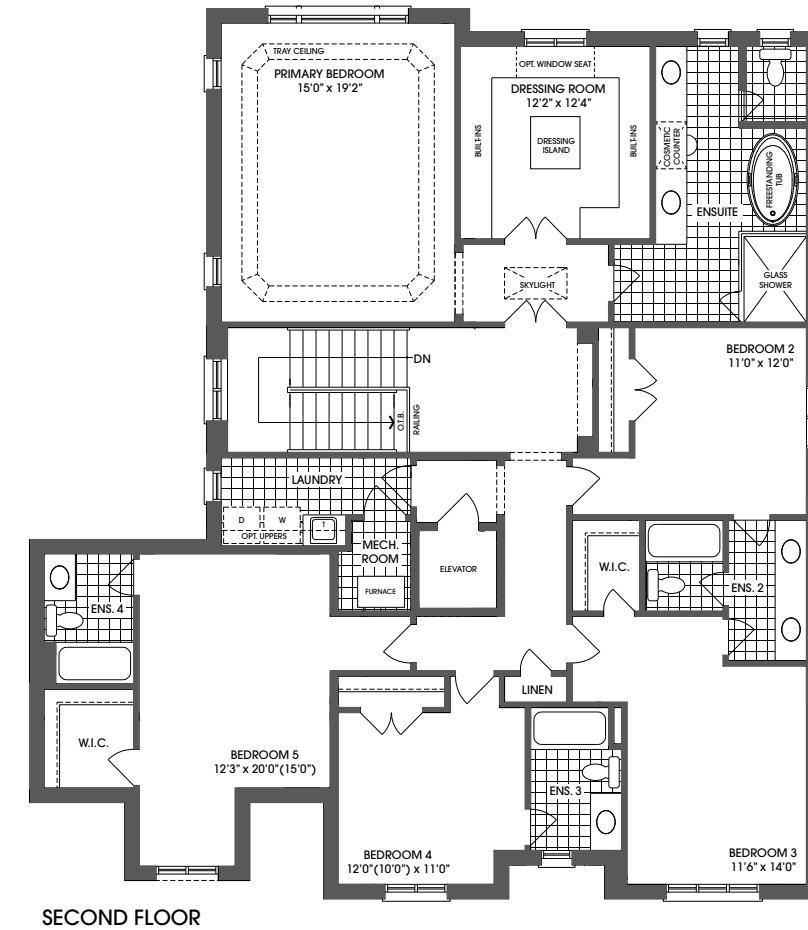

The BIRCH - 5,577 sq. ft.
Lot 5*

Rendering is artist's concept.

Materials, specifications and floor plans are subject to change without notice. All exterior home designs are artist's concepts. All floor plans are approximate dimensions. Actual useable floor space may vary from the stated floor area. E. & O. E. *Square footage includes 1,164 of finished lower level space.