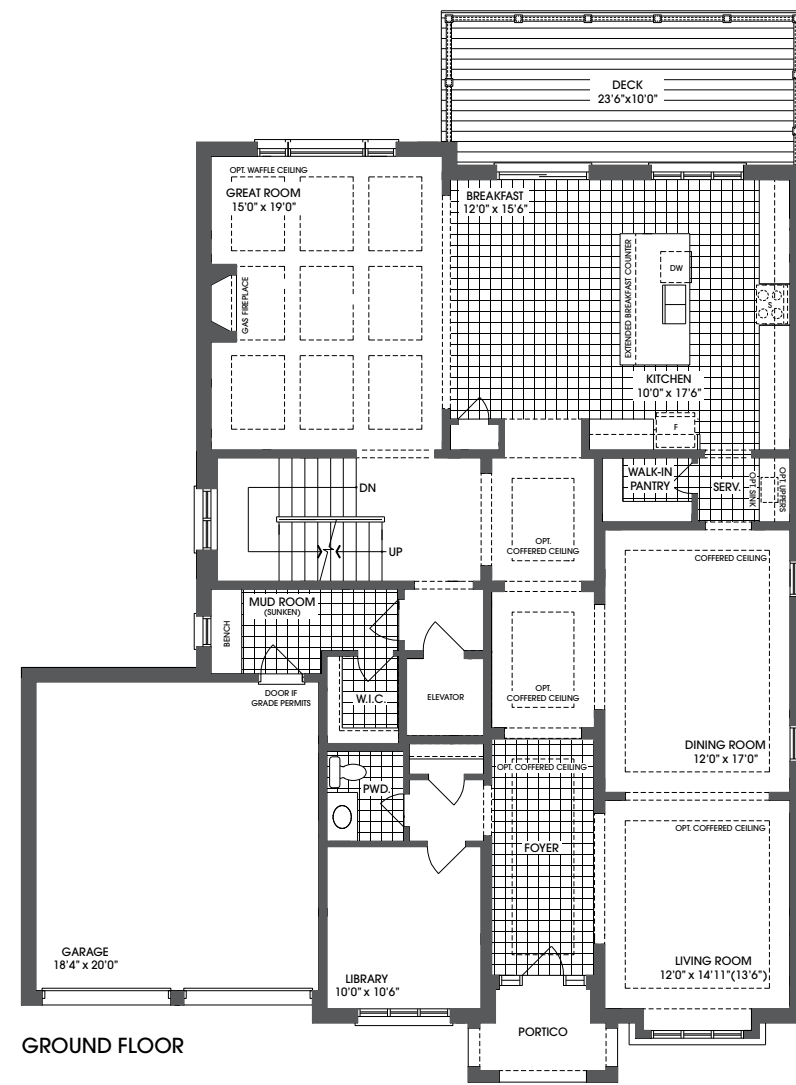

The BIRCH - 5,577 sq. ft.
Lot 1*

Rendering is artist's concept.

GROUND FLOOR

SECOND FLOOR

LOWER LEVEL

Materials, specifications and floor plans are subject to change without notice. All exterior home designs are artist's concepts. All floor plans are approximate dimensions. Actual useable floor space may vary from the stated floor area. E. & O. E. *Square footage includes 1,164 of finished lower level space.