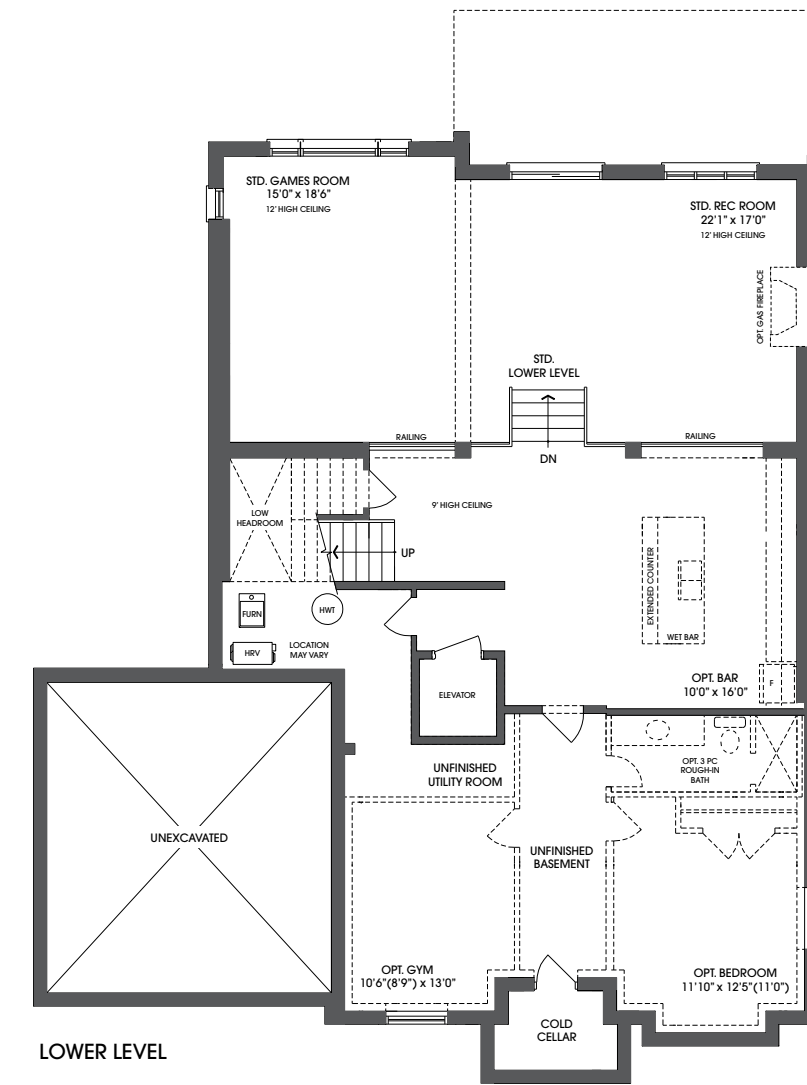

The BIRCH - 5,577 sq. ft.
Lot 1*

Rendering is artist's concept.

GROUND FLOOR

SECOND FLOOR

LOWER LEVEL

Materials, specifications and floor plans are subject to change without notice. All exterior home designs are artist's concepts. All floor plans are approximate dimensions. Actual useable floor space may vary from the stated floor area. E. & O. E. *Square footage includes 1,164 of finished lower level space.