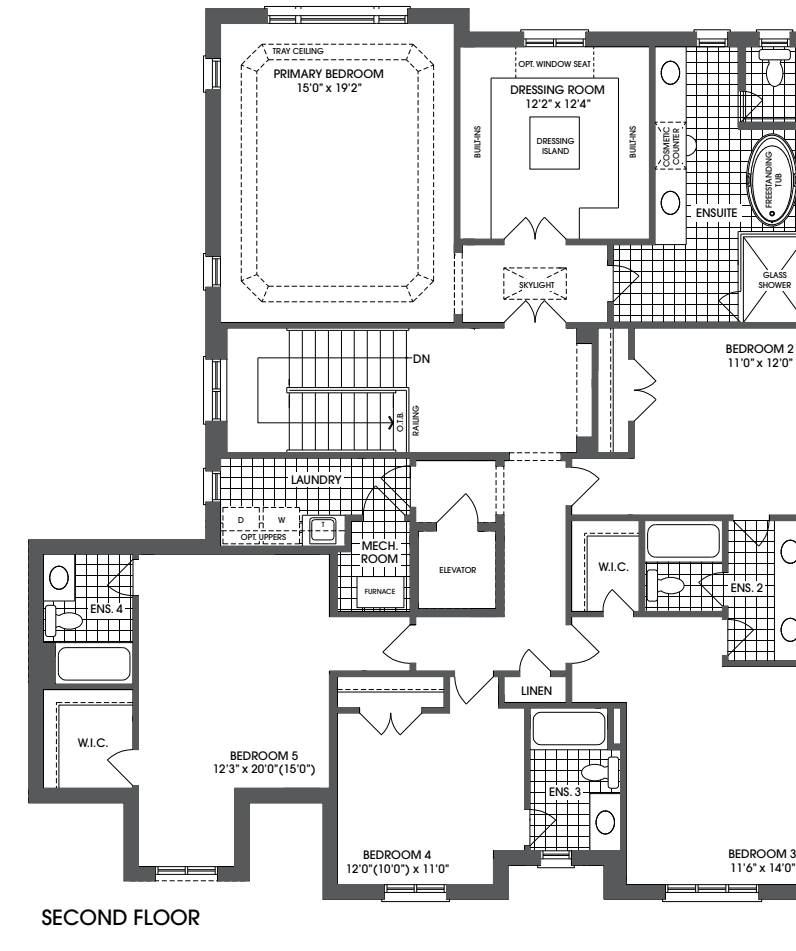

The BIRCH - 5,577 sq. ft.
Lot 1*

Rendering is artist's concept.

GROUND FLOOR

SECOND FLOOR

LOWER LEVEL

Materials, specifications and floor plans are subject to change without notice. All exterior home designs are artist's concepts. All floor plans are approximate dimensions. Actual useable floor space may vary from the stated floor area. E. & O. E. *Square footage includes 1,164 of finished lower level space.