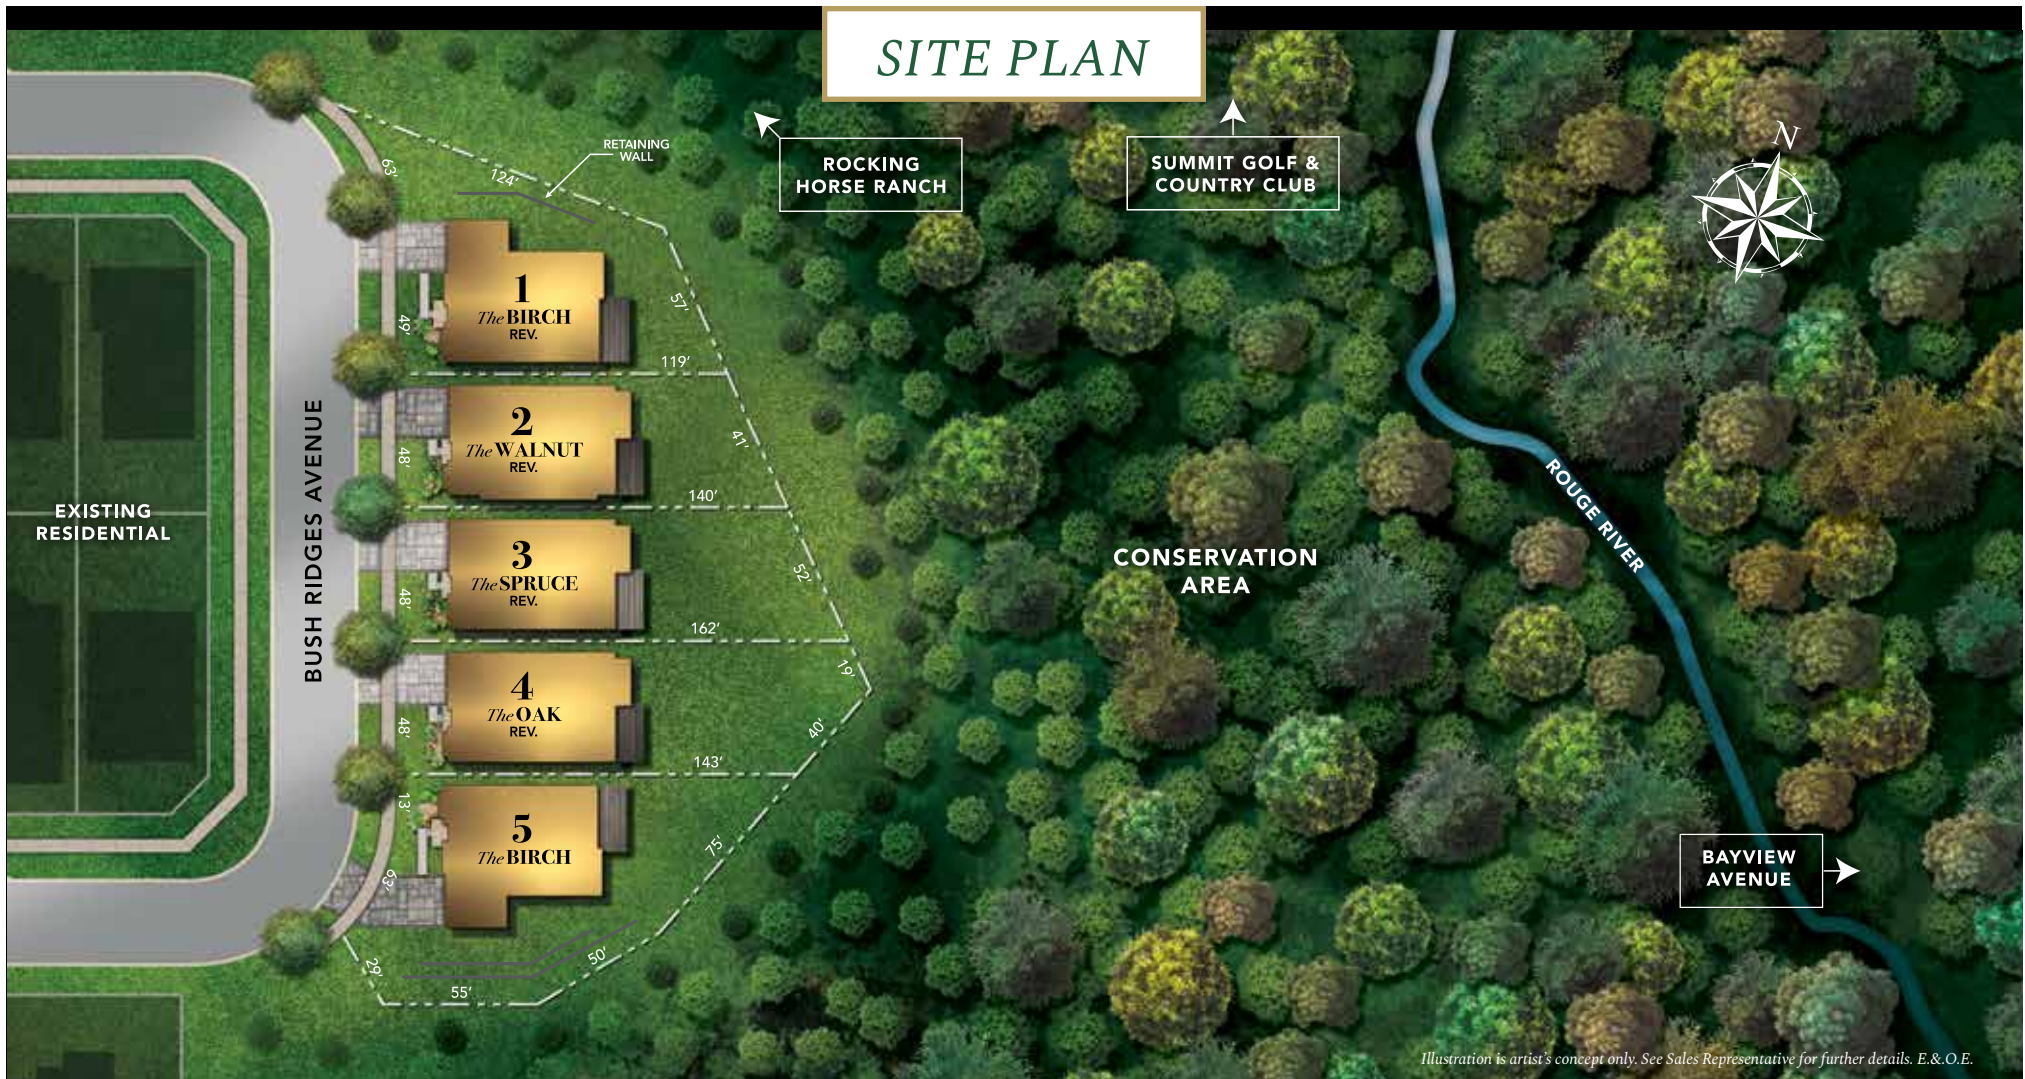

SITE PLAN

Illustration is artist's concept only. See Sales Representative for further details. E.&O.E.

- Rocking Horse Range – 1 minute
- Snakes and Ladders Park – 3 minutes
- Farm Boy – 5 minutes
- Costco – 9 minutes
- Summit Golf & Country Club – 5 minutes
- Bond Lake – 7 minutes
- Oak Ridges Corridor Conservation Reserve – 10 minutes
- Hillcrest Mall – 14 minutes
- Downtown Markham – 25 minutes
- Hwy 404 – 10 minutes
- Hwy 401 – 35 minutes
- Gormley GO Station – 10 minutes
- Toronto – 22 minutes